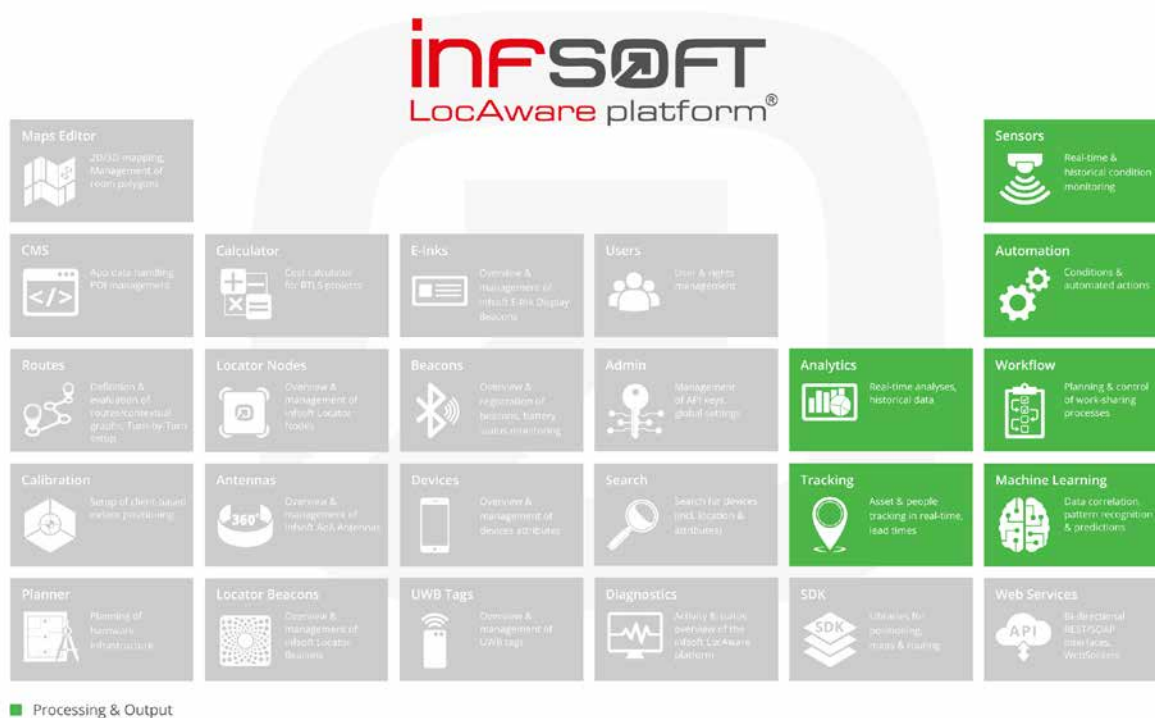

infsOFT Sensors

infsOFT Sensors

infsOFT Sensors is an HTML5-based service that enables the visualization of condition data in real time based on different sensor technologies (such as ultrasound, infrared, temperature, pressure, humidity and CO₂) connected to the infsOFT LocAware platform®.

infsOFT Sensors | Purpose:

- Condition monitoring in real time
- Presence detection and people count
- Smart room operation
- Energy management

infsOFT Sensors | Features:

- Customizable dashboards via scripting engine (Java based)
- Visualization of device positions outdoor/indoor on different floor levels
- Real-time data of the last 15 minutes
- Presence detection & evaluation of number of people
- Visualization of different sensor device types in list format
- Display of current status and extreme values
- Support of web services (REST/SOAP)

insoft Sensors | Related services:

insoft Sensors can exchange information bidirectionally with the following insoft services:

- insoft Analytics
- insoft Tracking
- insoft Automation
- insoft Workflow
- insoft Machine Learning