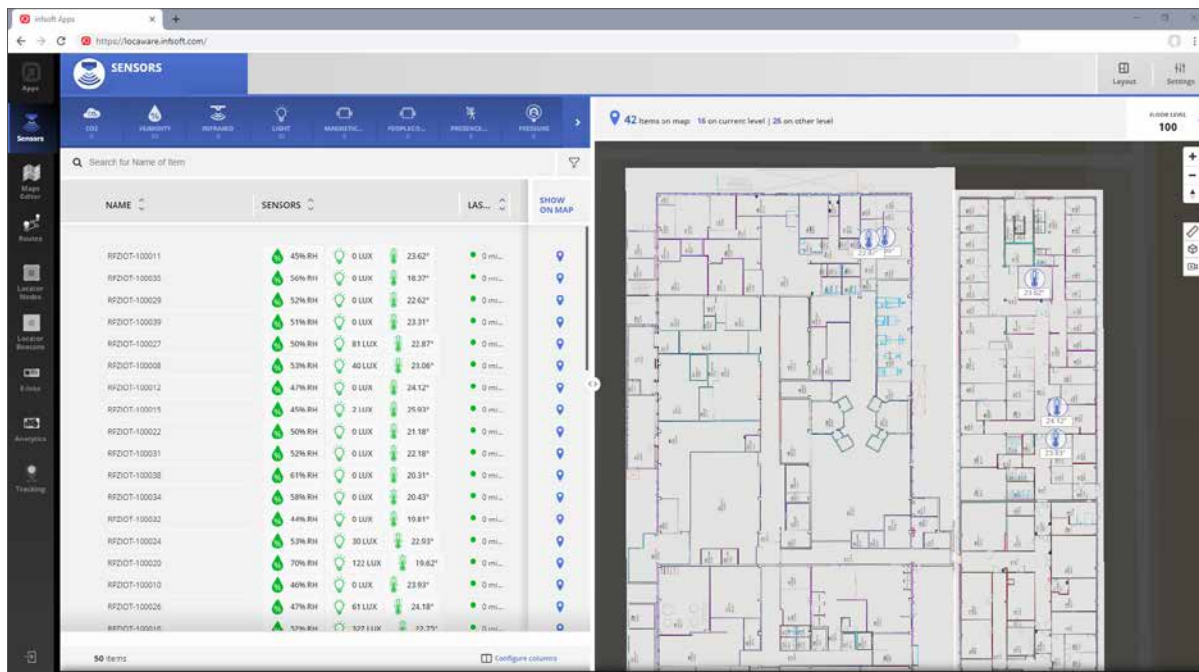

insoft Sensors | Impressions

Imprint

© insoft GmbH 2020. This content is protected by copyright. All rights to content and design are with insoft GmbH. You may not copy, republish, modify or transfer this work without prior written and agreed consent of insoft. Our content is regularly edited and carefully checked. However, we do not accept any liability with respect to the correctness, completeness and current status of the information offered here. All mandatory legal details can be found under: www.insoft.com/company/contact

insoft GmbH
Junkers-Ring 10A
85098 Großmehring
Germany

Contact
Phone +49 8407 939 680 0
Fax +49 8407 939 680 12
contact@insoft.com
www.insoft.com