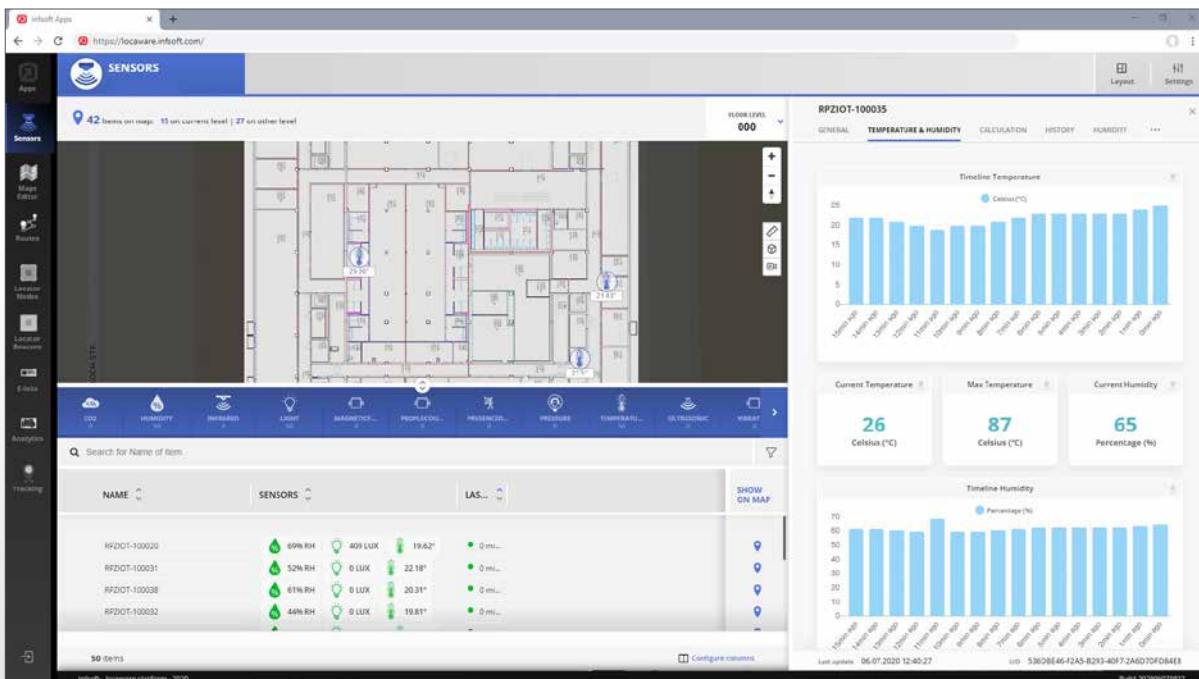

insoft Sensors | Impressions

Imprint

© insoft GmbH 2020. This content is protected by copyright. All rights to content and design are with insoft GmbH. You may not copy, republish, modify or transfer this work without prior written and agreed consent of insoft. Our content is regularly edited and carefully checked. However, we do not accept any liability with respect to the correctness, completeness and current status of the information offered here. All mandatory legal details can be found under: www.insoft.com/company/contact

insoft GmbH
Junkers-Ring 10A
85098 Großmehring
Germany

Contact
Phone +49 8407 939 680 0
Fax +49 8407 939 680 12
contact@insoft.com
www.insoft.com